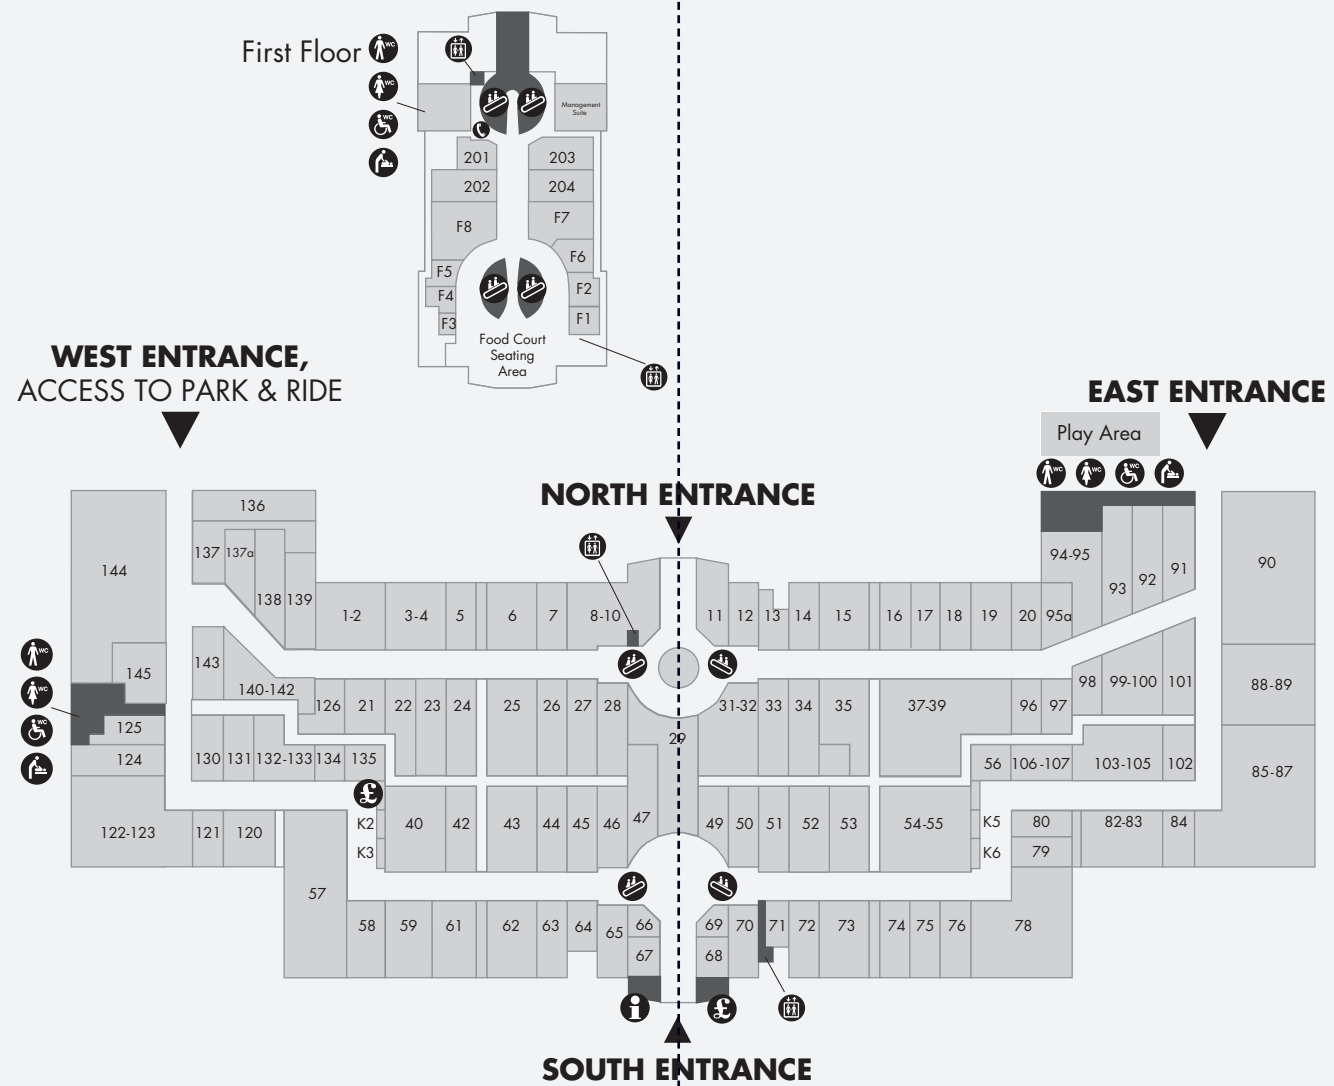

120 OF YOUR FAVOURITE DESIGNER BRANDS  
 FOR UP TO 60% OFF

SHOPPING  
 GUIDE

A McArthurGlen Property

fashion		Jeff Banks Studio Store 50	
Aquascutum	16	Joules	71
Armani Collection	29	Klass	125
Austin Reed	93	The Kooples	17
Basler	22	Lacoste	143
Ben Sherman	44	Levi's	62
Bench	139	L.K.Bennett	15
Brooks Brothers	35	Margaret Howell	14
Calvin Klein	45	Marks & Spencer Outlet	85-87
Calvin Klein Underwear	28	Moss/Moss Bros Hire	43
Chester Barrie	49	Next Clearance	144
Coast	26	Paul Smith	25
Crew Clothing	96	Phase Eight	95
Daks	11	Polo Ralph Lauren	37-39
Double Two	120	Racing Green	52
Escada	24	Replay	145
Fred Perry	137a	Rockport	77-78
French Connection	6	Roman Originals	124
Gap Outlet	90	Suit Direct	53
Gieves & Hawkes	18	Ted Baker	27
Hackett	34	Thomas Pink	13
Hobbs	33	Timberland	88-89
Hugo Boss	8-10	White Stuff <b>opening soon</b>	94
Jacques Vert Group	103-105	Wolsey	67
Jaeger	31-32		

children	
DKZ - Designer Kidz	75
Gap Outlet	90
Hamleys Outlet	63
Mamas & Papas Outlet	51
Next Clearance	144

### sports and outdoor

Adidas	77-78
Animal	59
Cotton Traders	74
Craghoppers	138
Donnay	122-123
Fox Racing	46
Mountain Warehouse	61
Nike Factory Store	57
Oakley Vault	140-142
Reebok	76
Tog 24	72